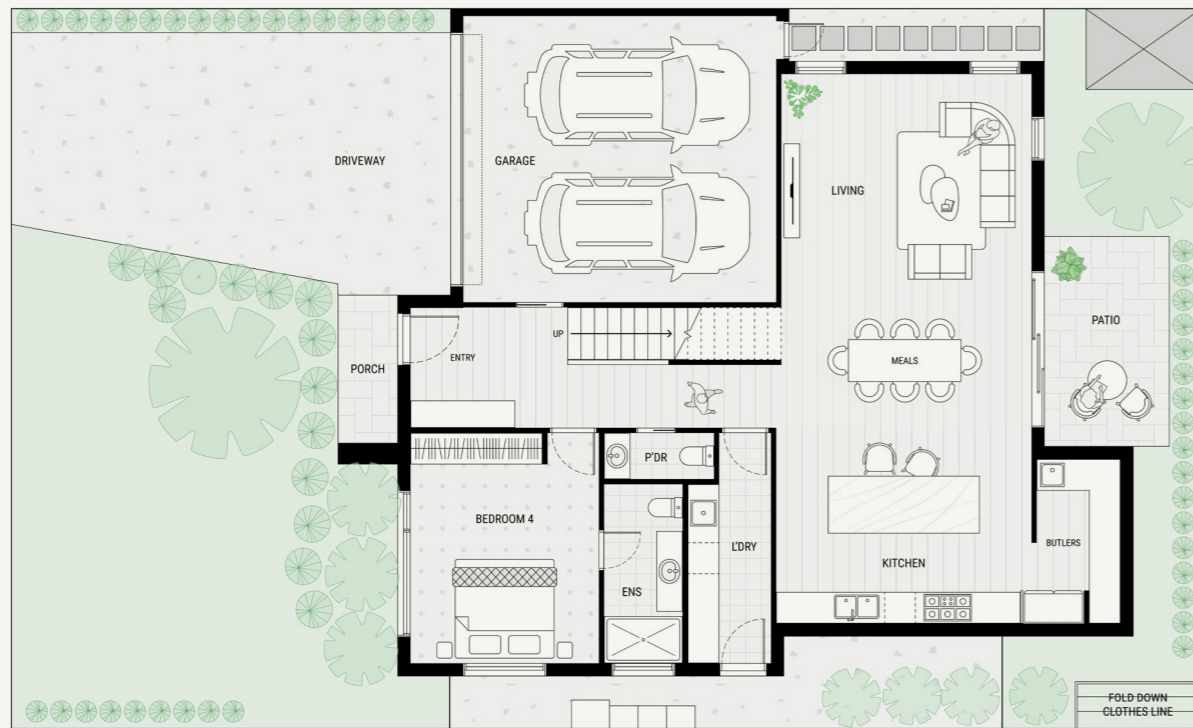

DWELLING ONE

Ground Floor

First Floor

118 BOORAN ROAD
Glen Huntly

Bedroom(s)	4	Ground	117.65 m ²
Bathroom/P'DR(s)	2	First	91.81 m ²
Ensuite(s)	2	Porch	4.05 m ²
Storage	1	Garage	38.46 m ²
Garage (Car Space)	1(2)	Total	251.97 m²

ENS - Ensuite P'DR - Powder Room
L'DRY - Laundry WIR - Walk In Robe