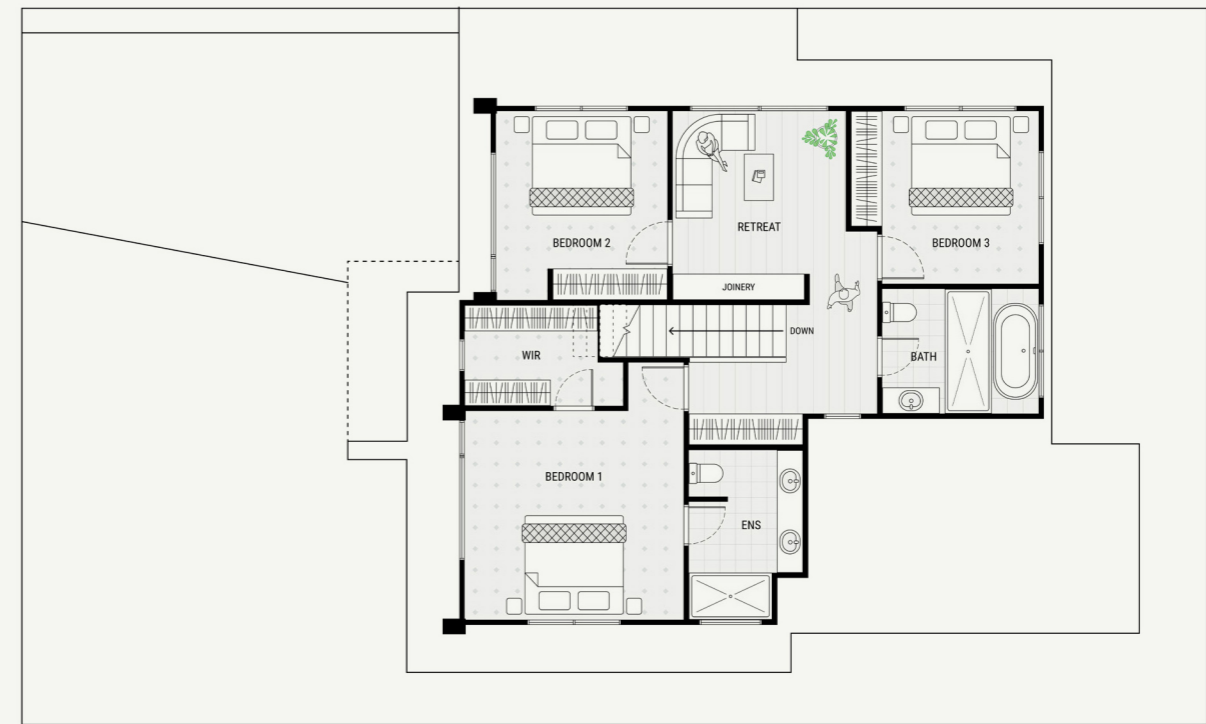

DWELLING ONE

Ground Floor

First Floor

118 BOORAN ROAD
Glen Huntly

Bedroom(s)	4	Ground	117.65 m ²
Bathroom/P'DR(s)	2	First	91.81 m ²
Ensuite(s)	2	Porch	4.05 m ²
Storage	1	Garage	38.46 m ²
Garage (Car Space)	1(2)	Total	251.97 m²

ENS - Ensuite P'DR - Powder Room
L'DRY - Laundry WIR - Walk In Robe